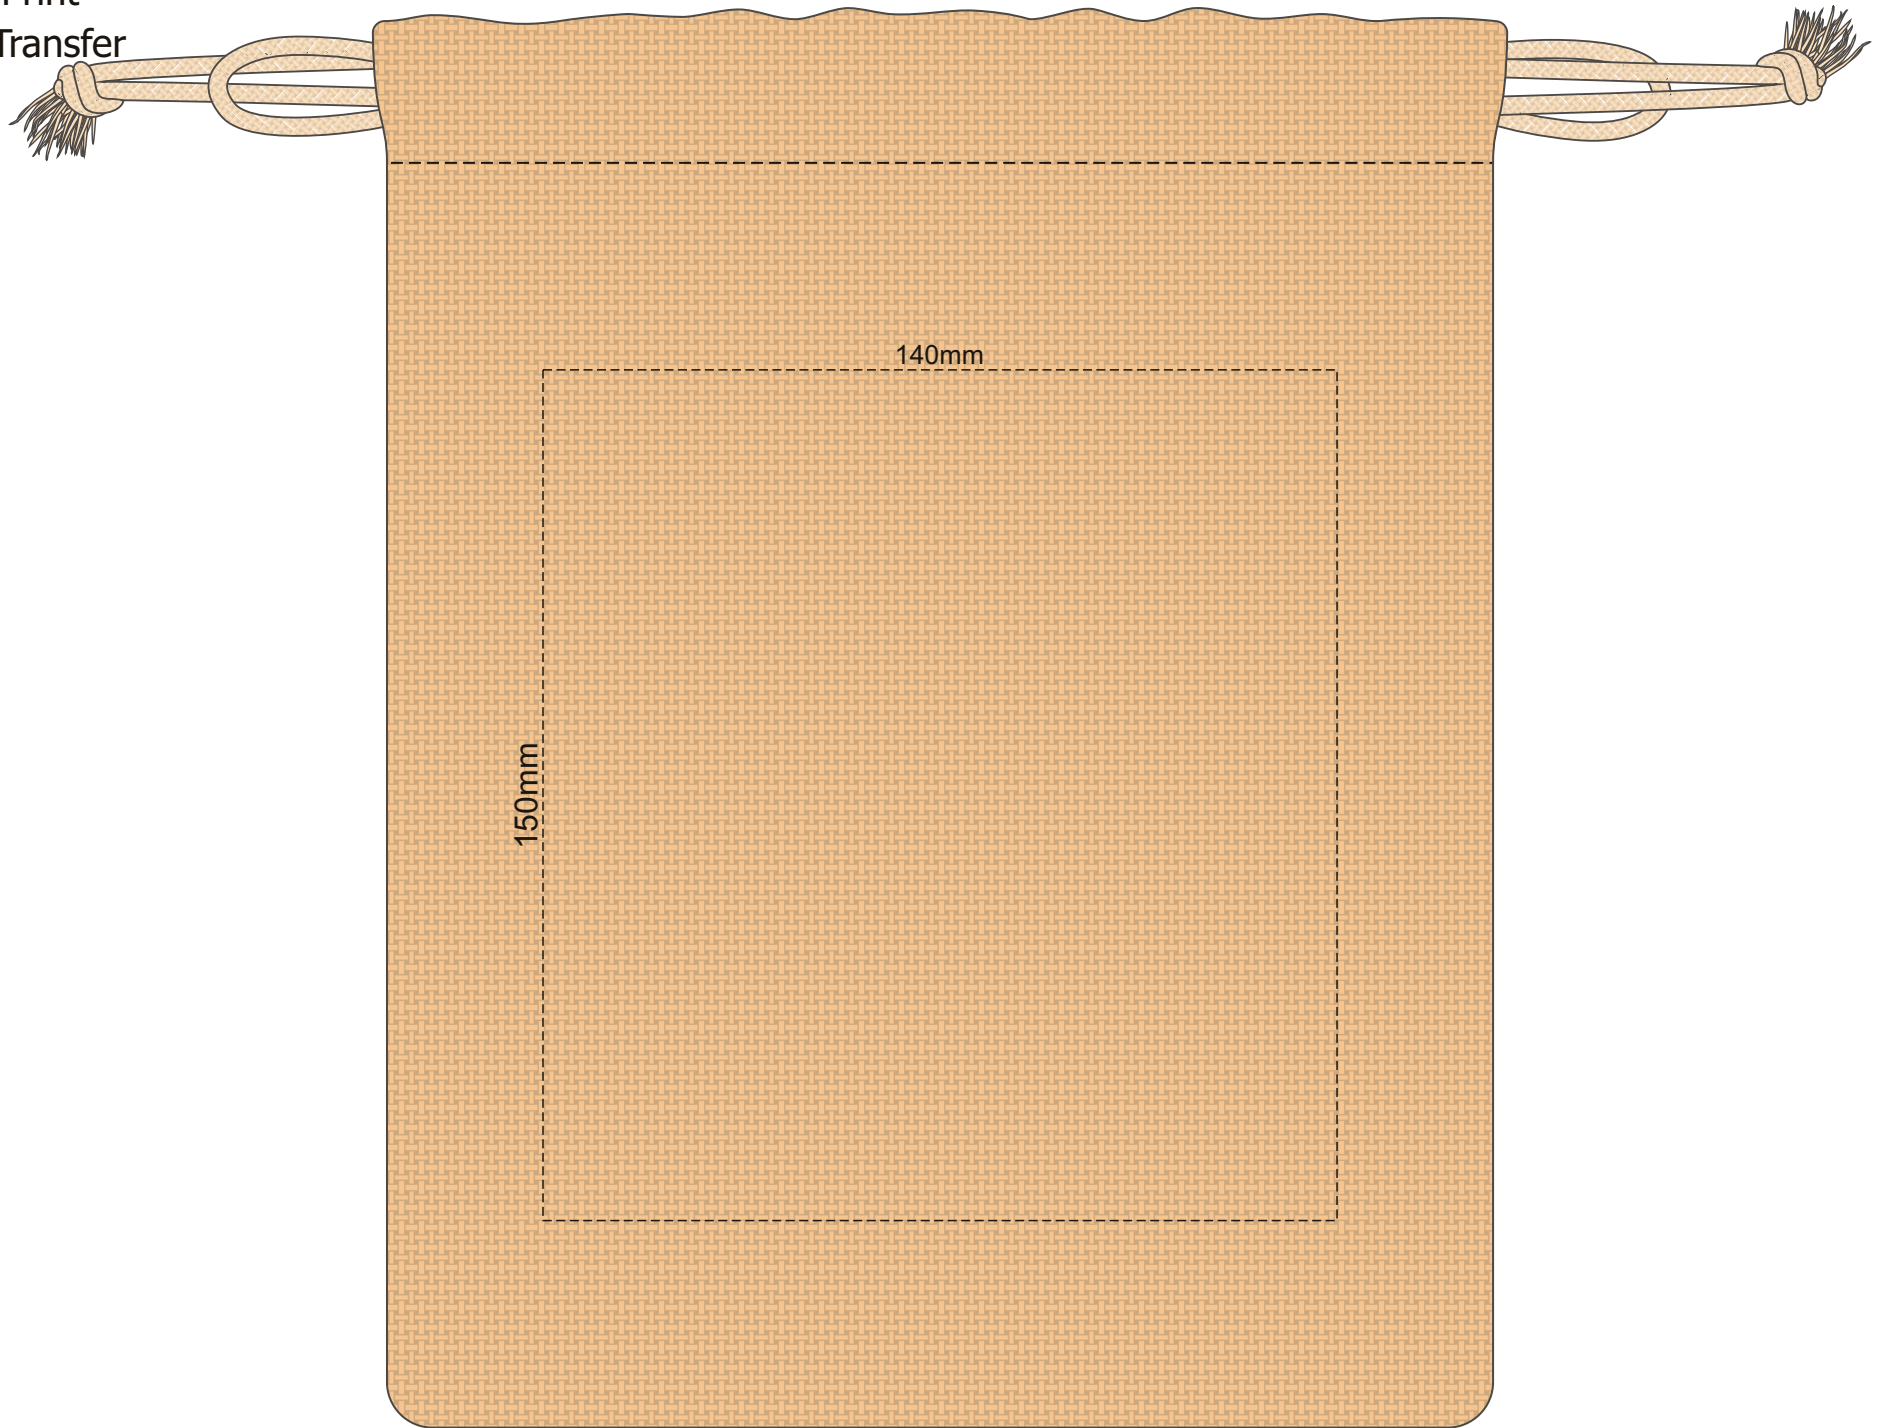

Screen Print  
Digital Transfer

Actual Size: **75%** when viewed on **A4** paper

Screen Print:  
Please be aware the artwork will be significantly affected by the texture of the bag.